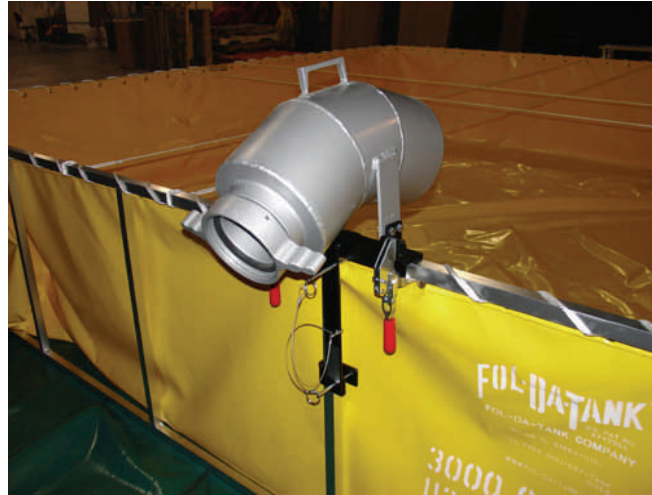

# LARGE VOLUME SUPPLY LINE HOLDERS

The Supply Line Holder clamps easily to any portable water tank.

The design also helps to free hands of the firefighter, and helps prevent waste and turbulence.

## CONSTRUCTION FEATURES

- 6061-T6 Aluminum Tube
- 356 Cast Aluminum Couplings
- Convenient Quick Clamping with Safety Pins.

Call for pricing.

4" NST FEMALE

5" WITH STORZ

**Fol-Da-Tank Company®**  
P.O. Box 110  
Milan, Illinois 61264-0110  
Tel: (309)787-3500  
Fax: (309)787-3635  
1-800-637-8265